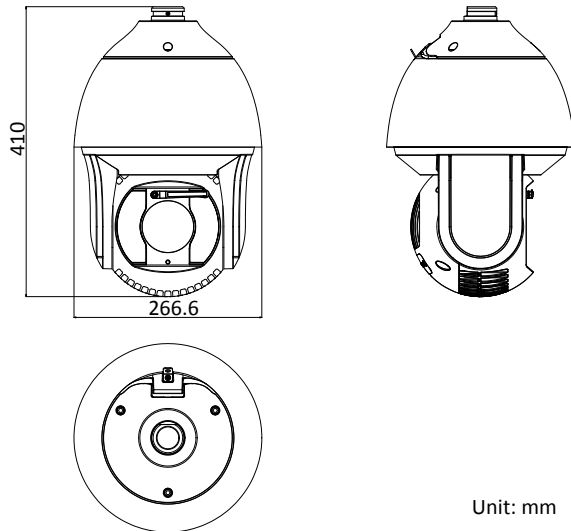

Order Model

DS-2DF8436IX-AEL, without wiper, 24 VAC & Hi-PoE

DS-2DF8436IX-AELW, with wiper, 24 VAC & Hi-PoE

Dimensions

Unit: mm