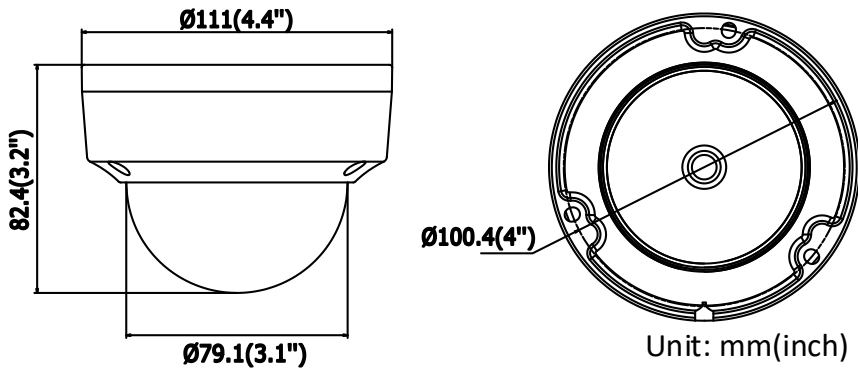

Dimensions

Accessories

Distributed by

HIKVISION®

Headquarters

No.555 Qianmo Road, Binjiang District,
Hangzhou 310051, China
T +86-571-8807-5998
overseasbusiness@hikvision.com

Hikvision USA
T +1-909-895-0400
sales.usa@hikvision.com

Hikvision Australia
T +61-2-8599-4233
salesau@hikvision.com

Hikvision India
T +91-22-28469900
sales@pramahikvision.com

Hikvision Canada
T +1-866-200-6690
sales.canada@hikvision.com

Hikvision Thailand
T +662-275-9949
sales.thailand@hikvision.com

Hikvision Europe
T +31-23-5542770
sales.eu@hikvision.com

Hikvision Italy
T +39-0438-6902
info.it@hikvision.com

Hikvision Brazil
T +55 11 3318-0050
Latam.support@hikvision.com

Hikvision Turkey
T +90 [216]521 7070- 7074
sales.tr@hikvision.com

Hikvision Malaysia
T +601-7652-2413
sales.my@hikvision.com

Hikvision UK & Ireland
T +01628-902140
sales.uk@hikvision.com

Hikvision South Africa
Tel: +27 (10) 0351172
sale.africa@hikvision.com

Hikvision France
T +33(0)1-85-330-450
info.fr@hikvision.com

Hikvision Kazakhstan
T +7-727-9730667
nikia.panfilov@hikvision.ru

Hikvision Vietnam
T +84-974270888
sales.vt@hikvision.com

Hikvision UAE
T +971-4-4432090
salesme@hikvision.com

Hikvision Singapore
T +65-6684-4718
sg@hikvision.com

Hikvision Spain
T +34-91-737-16-55
info.es@hikvision.com

Hikvision Tashkent
T +99-87-1238-9438
uzb@hikvision.ru

Hikvision Hong Kong
T +852-2151-1761
info.hk@hikvision.com

Hikvision Russia
T +7-495-669-67-99
saleru@hikvision.com

Hikvision Korea
T +82-(0)31-731-8817
sales.korea@hikvision.com

Hikvision Poland
T +48-22-460-01-50
info.pl@hikvision.com

Hikvision Indonesia
T +62-21-2933759
Sales.Indonesia@hikvision.com

Hikvision Colombia
sales.colombia@hikvision.com