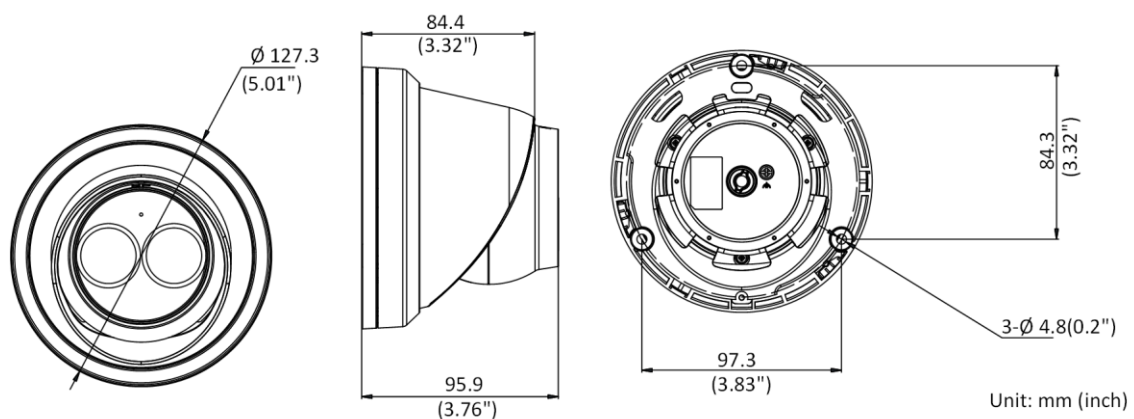

* Listed resolutions are only selectable options. It does not mean that all streams can work at their maximum resolution at the same time.

Available Model

DS-2CD2343G0-I (2.8/4/6 mm), DS-2CD2343G0-IU (2.8/4/6 mm)

Dimensions