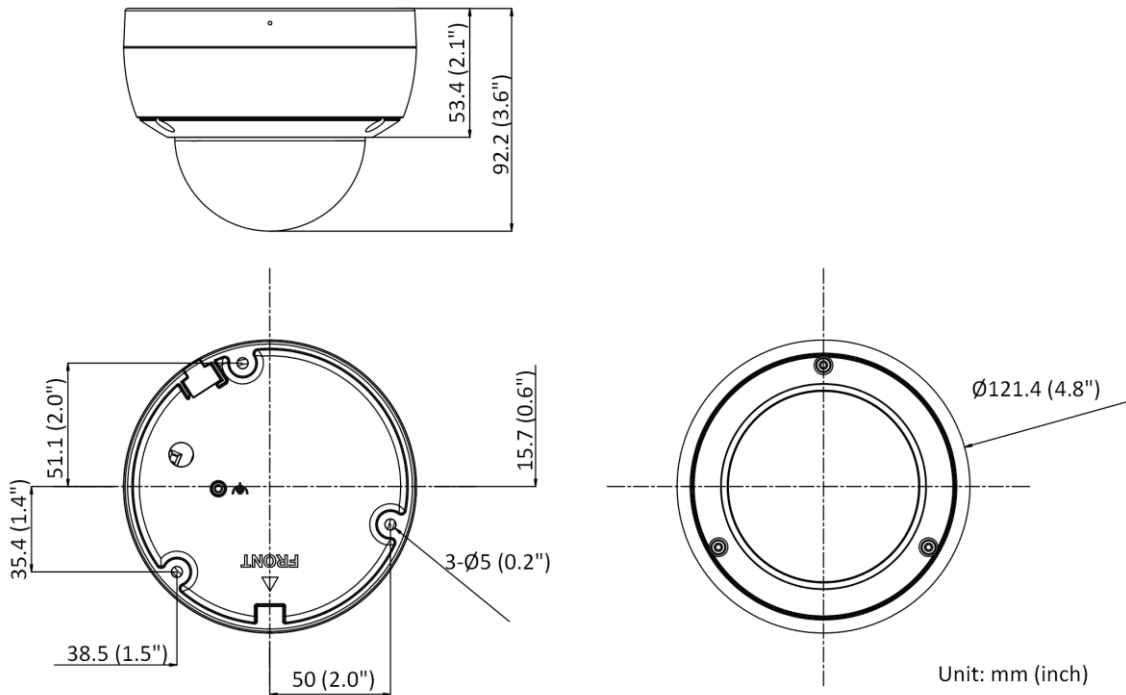

▪ **Available Model**

- DS-2CD2146G2-IS (2.8/4/6 mm)
- DS-2CD2146G2-ISU (2.8/4/6 mm)
- DS-2CD2146G2-I (2.8/4/6 mm)

▪ **Dimension**

▪ **Accessory**

▪ **Optional**

DS-1276ZJ-SUS Corner Mount	DS-1272ZJ-120 Wall Mount	DS-1275ZJ-SUS Vertical Pole Mount	DS-1271ZJ-120 Pendant Mount	DS-1280ZJ-DM46 Junction Box
DS-1272ZJ-120B Wall Mount	DS-1253ZJ-M Water-proof