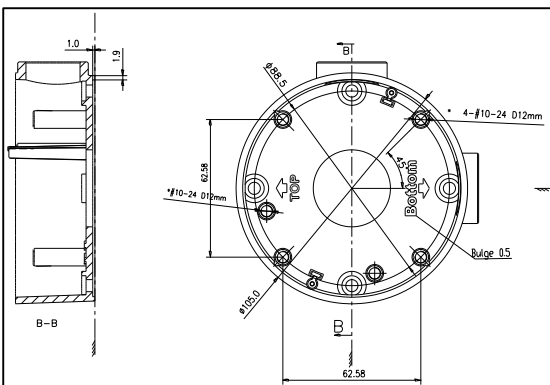

DS-1260ZJ

Junction Box for Bullet Camera

Features:

- Aluminum alloy material with surface spray treatment

Dimension:

Order Model:

DS-1260ZJ

Parameter:

Model	DS-1260ZJ
Parameters	Junction Box for Bullet Camera
Appearance	Hikvision White
Material	Aluminum Alloy
Dimension	Φ 88.5 mm
Weight	251g

Notice:

- The bracket should be installed on flat wall
- Waterproof rubber is necessary for outdoor application
- The wall must be capable of supporting over 3 times as much as the total weight of the camera and the mount.
- The maximum load capacity of the bracket is 4.5KG

Note: The actual dome camera may vary from the picture above.