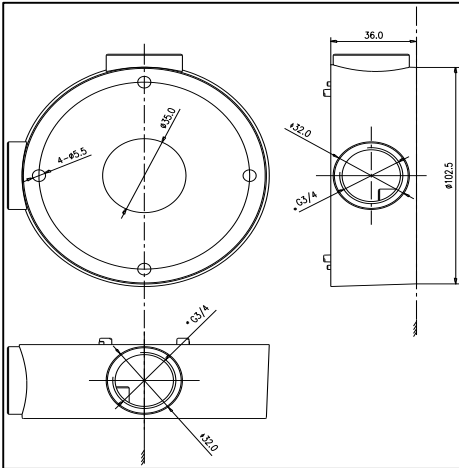

DS-1260ZJ

Junction Box for Bullet Camera

Features:

- Aluminum alloy material with surface spray treatment

Dimension:

Order Model:

DS-1260ZJ

Parameter:

Model	DS-1260ZJ
Parameters	Junction Box for Bullet Camera
Appearance	Hikvision White
Material	Aluminum Alloy
Dimension	Φ 88.5 mm
Weight	251g

Notice:

- The bracket should be installed on flat wall
- Waterproof rubber is necessary for outdoor application
- The wall must be capable of supporting over 3 times as much as the total weight of the camera and the mount.
- The maximum load capacity of the bracket is 4.5KG

Note: The actual dome camera may vary from the picture above.