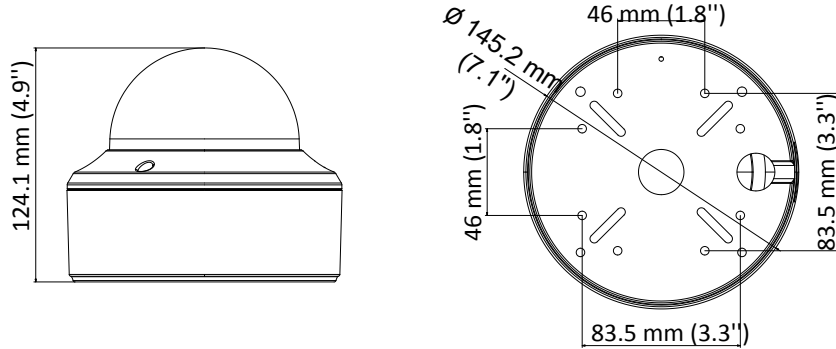

Order Models

DS-2CE56D0T-VPIR3E

Dimension