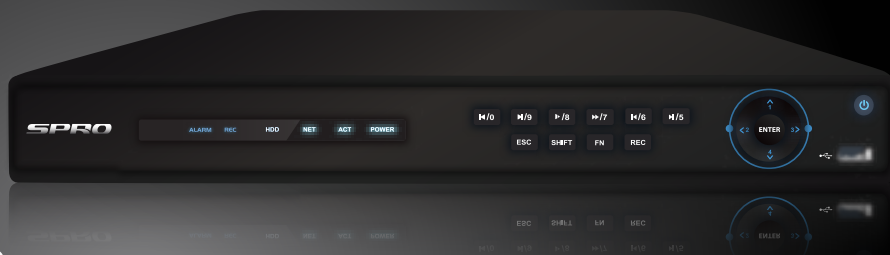

# DHDVR24-B3-V2

24 Channel 4K DVR 5 in 1 (CVI / TVI / AHD / ANALOGUE / IP)

## Key Features:

- 24 channel recording (16 channel BNC + 8 channel 8MP IP)
- 5 IN 1 ( CVI / TVI / AHD / ANALOGUE / IP )
- P2P (no port forwarding required) - Apple app/Android app/Windows PC/Apple Mac PC
- 4K(1~7fps), 5MP(1~12fps), 4MP/3MP@15fps, 1080P/720P@25fps
- 8MP IP realtime recording
- ONVIF 2.4 compatible
- IP spot via network (no convertor required)
- 16 channel playback at the same time
- Max 24 channels IP camera inputs, each channel up to 8MP, Max 48Mbps Incoming Bandwidth
- PTZ control over 1 co-ax cable (mouse control on DVR - area zoom & scroll zoom)
- Instant playback on one channel when others are on live viewing
- Smart search & email notification (snapshot)
- Intelligent feature : Facial & Tripwire detection (BNC channel only)
- Backup footage by video clip while viewing playback