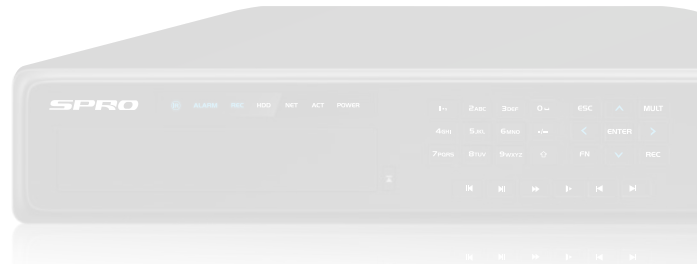

## DHIPNVR32-A3

32 Channel 4K IP NVR - 16 Ports POE with AI Technology

**ONVIF**

### Key Features:

- 32 channel IP input (16 x POE ports)
- Up to 32 megapixel live viewing & recording
- 16 channel POE built-in
- Max 200Mbps incoming bandwidth
- H.265 codec recording
- HDMI/VGA simultaneous video output
- P2P (no port forwarding required) - Apple app/Android app/Windows PC/Apple Mac PC
- SMD (smart motion detection)
- Perimeter protection
- Intrusion (human & vehicle classification)
- Tripwire (human & vehicle classification)
- All channels support Audio over CAT5e cable
- ONVIF 2.4 compatible : Dahua, Hikvision, Arecont Vision, AXIS, Bosch, Brickcom, Canon, Honeywell, Panasonic, Pelco, Samsung, Sony, Vivotek and etc
- PTZ control Support intelligent 3D positioning (Drag an area to zoom by mouse)
- Multiple network monitoring: Web viewer & CMS(SPRO CSS)
- Spot monitoring via network

## SPECIFICATIONS

<b>Model Number</b>	DHIPNVR32-A3
<b>Main Processor</b>	Dual-core embedded processor
<b>Operating System</b>	Embedded LINUX

(continued)

**Video**

<b>IP Camera Input</b>	32 channel	
<b>Two-way Talk</b>	1 channel Input, 1 channel Output, RCA	
<b>Interface</b>	1 HDMI, 1 VGA	
<b>Resolution</b>	HDMI	3840×2160, 1920×1080, 1280×1024, 1280×720
	VGA	1920×1080, 1280×1024, 1280×720
<b>Decoding Capacity</b>	2ch@4K 25fps, 8ch@1080P 25fps	
<b>Display Split</b>	1/4/8/9/16/25/36	
<b>OSD</b>	Camera title, Time, Camera lock, Motion detection, Recording	