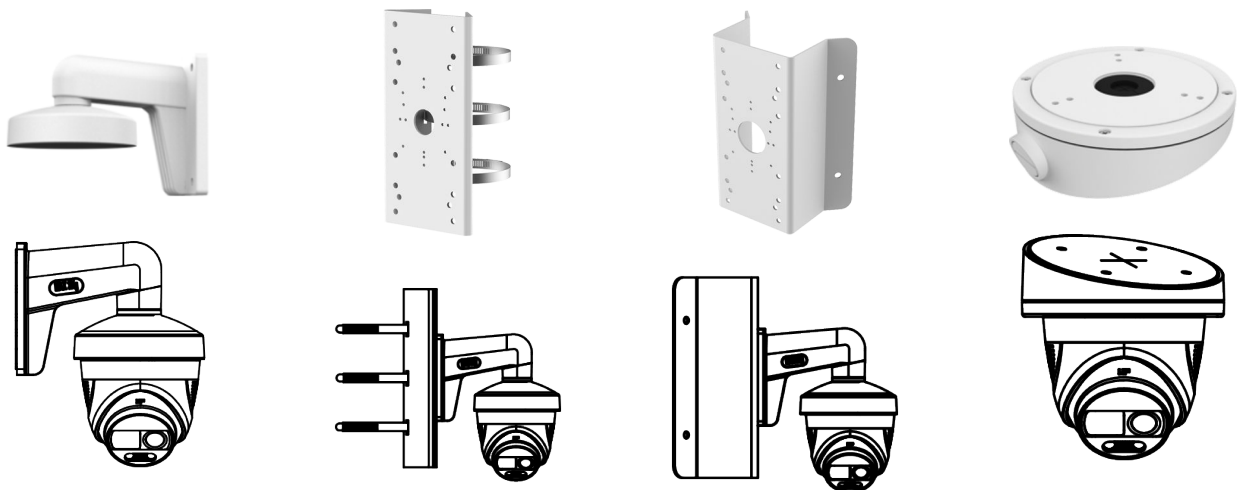

Accessory

DS-1272ZJ-110-TRS
Wall Mount

DS-1275ZJ-SUS
Vertical Pole Mount

DS-1276ZJ-SUS
Corner Mount

DS-1281ZJ-S
Inclined Ceiling Mount