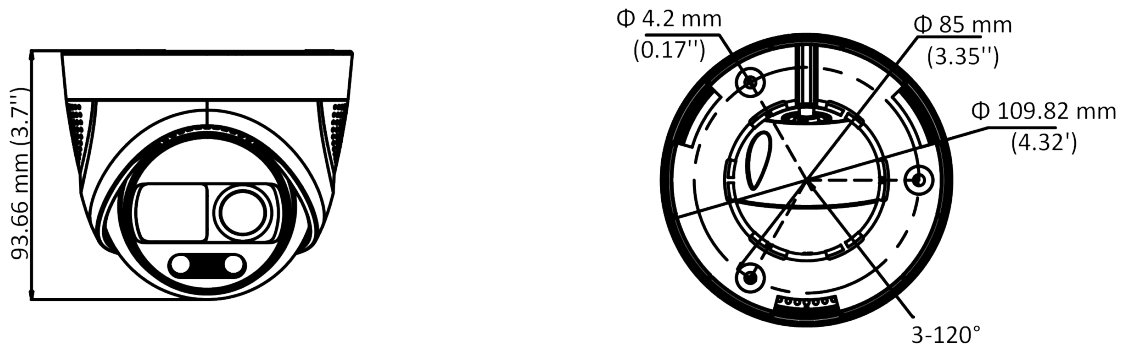

| General              |  |
|----------------------|--|
| Operating Conditions | -40 °C to 60 °C (-40 °F to 140 °F), humidity 90% or less (non-condensing)                                |
| Power Supply         | 12 VDC ± 25%<br><i>*You are recommended to use one power adapter to supply the power for one camera.</i> |
| Power Consumption    | Max. 6.6 W   |
| Protection Level     | IP67   |
| Material             | Enclosure: Plastic<br>Main Body: Metal   |
| White Light Range    | Up to 20 m   |
| PIR Range            | Angle: 110°, Range: 11 m   |
| Communication        | HIKVISION-C  |
| Dimensions           | Φ 109.82 mm × 93.66 mm (Φ 4.32" × 3.7")  |
| Weight               | Approx. 390 g (0.86 lb.)   |

### Dimension