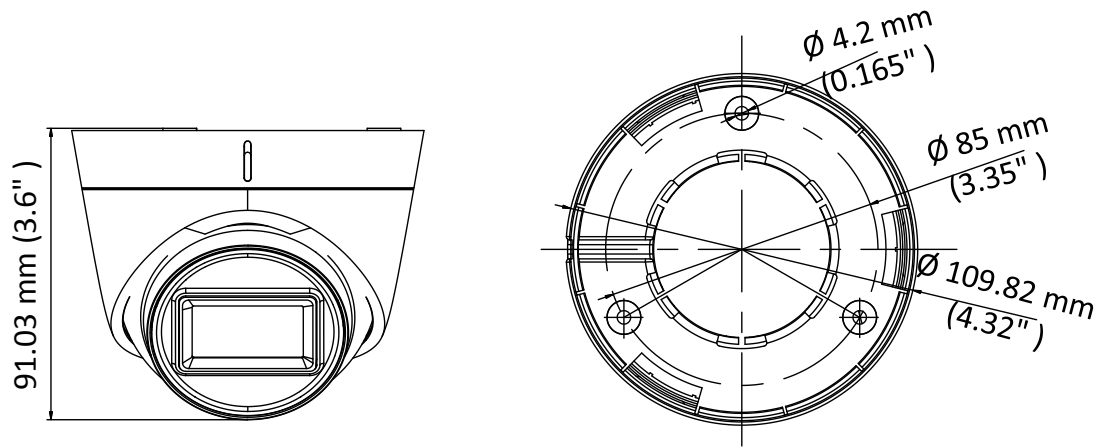

Order Models

DS-2CE78U1T-IT3F

Dimension