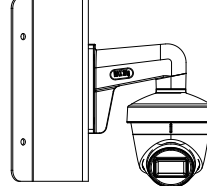

Order Models

DS-2CE78U1T-IT3F

Dimension

Accessory

DS-1272ZJ-110-TRS
Wall Mount

DS-1275ZJ-SUS
Vertical Pole Mount

DS-1276ZJ-SUS
Corner Mount

DS-1281ZJ-S
Inclined Ceiling Mount