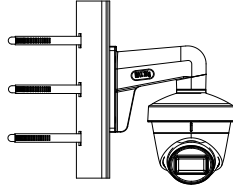

Order Models

DS-2CE78U1T-IT3F

Dimension

Accessory

DS-1272ZJ-110-TRS
Wall Mount

DS-1275ZJ-SUS
Vertical Pole Mount

DS-1276ZJ-SUS
Corner Mount

DS-1281ZJ-S
Inclined Ceiling Mount