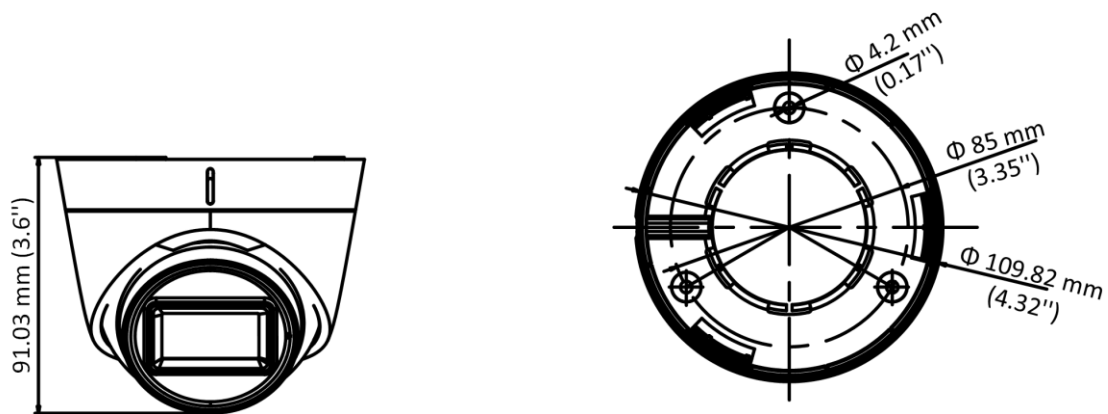

DS-2CE78H0T-IT3FS 5 MP Audio Camera

- 5 MP, 2560 × 1944 resolution
- Digital WDR
- 2.8 mm, 3.6 mm, 6 mm fixed focal lens
- Smart IR, up to 40 m IR distance
- Audio over coaxial cable, built-in mic
- 4 in 1 video output (switchable TVI/AHD/CVI/CVBS)
- IP67

Specification

Camera	
Image Sensor	5 MP CMOS
Signal System	PAL/NTSC
Resolution	2560 (H) × 1944 (V)
Frame Rate	TVI: 5MP@20fps, 4MP@30fps, 4MP@25fps, 1080P@30fps, 1080P@25fps CVI: 4MP@30fps, 4MP@25fps AHD: 5MP@20fps, 4MP@30fps, 4MP@25fps CVBS: PAL/NTSC
Min. illumination	0.01 Lux@(F1.2, AGC ON), 0 Lux with IR
Shutter Time	PAL: 1/25 s to 1/50, 000 s NTSC: 1/30 s to 1/50, 000 s
Lens	2.8 mm, 3.6 mm, 6 mm fixed lens
Field of View	2.8 mm, horizontal FOV: 85.5°, vertical FOV: 63.7°, diagonal FOV: 110.7° 3.6 mm, horizontal FOV: 80.1°, vertical FOV: 63.7°, diagonal FOV: 105.9° 6 mm, horizontal FOV: 57.1°, vertical FOV: 43.1°, diagonal FOV: 72.5°
Lens Mount	M12
Day & Night	ICR
WDR (Wide Dynamic Range)	Digital WDR
Audio	Built-in mic
Angle Adjustment	Pan: 0 to 360°, Tilt: 0 to 75°, Rotation: 0 to 360°
Menu	
Image Mode	STD/HIGH-SAT
AGC	Yes
Day/Night Mode	Auto/Color/BW (Black and White)
White Balance	Auto/Manual
AE (Auto Exposure) Mode	DWDR/BLC/HLC/Global
Noise Reduction	2D DNR
Language	English
Function	Brightness, Sharpness, Mirror, Smart IR
Interface	
Video Output	Switchable TVI/AHD/CVI/CVBS
General	
Operating Conditions	-40 °C to 60 °C (-40 °F to 140 °F), humidity 90% or less (non-condensing)
Power Supply	12 VDC ± 25% *You are recommended to use one power adapter to supply the power for one camera.
Power Consumption	Max. 3.7 W
Protection Level	IP67
Material	Enclosure: Plastic Main Body: Metal

IR Range	Up to 40 m
Communication	HIKVISION-C
Dimensions	Φ 109.82 mm × 91.03 mm (Φ 4.32" × 3.6")
Weight	Approx. 300 g (0.66 lb.)

Available Model

DS-2CE78H0T-IT3FS

Dimension

Accessory

DS-1272ZJ-110-TRS
Wall Mount